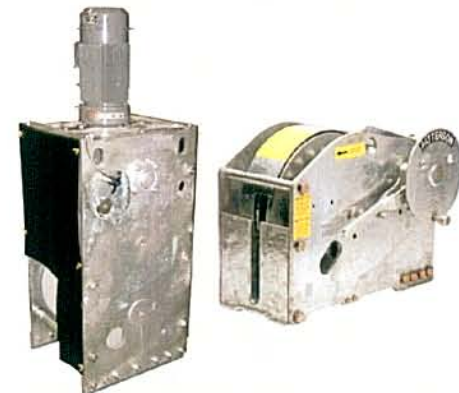

Deck Winches

- Nabrico®
- Patterson®